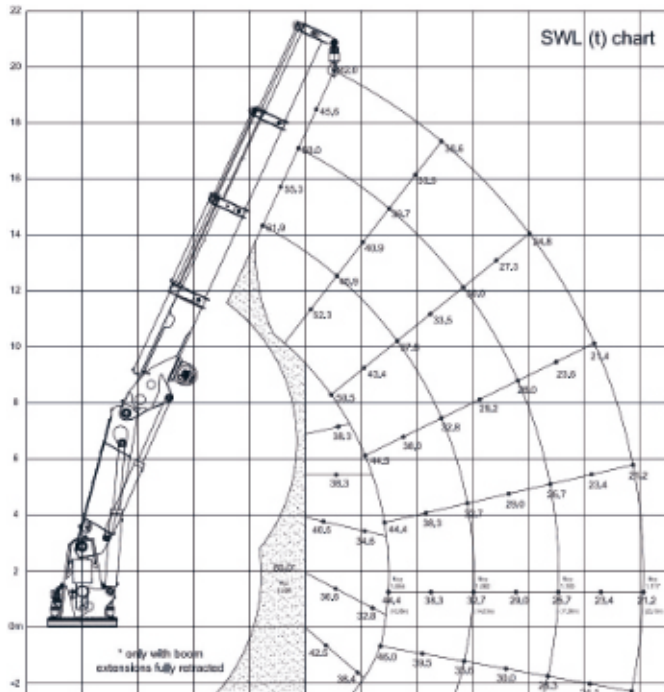

Heavy Duty - Compact Storage  
**HLRM 580-3S**

MARINE & OFFSHORE

### PERFORMANCE & CHARACTERISTICS

Lifting capacity - Hook	21.20 ton @ 20.10 m
	65.00 ton @ 8.00 m
Power consumption	265 kW
Max bending moment	7100 kNm
Max vertical force	1100 kN
Slewing torque	830 kNm
Crane weight	36.90 ton
Winch S.W.L.	15 ton