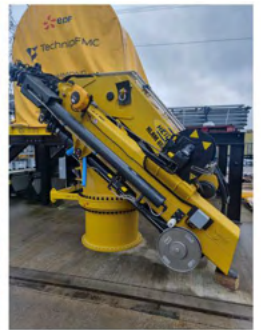

MARINE CRANE STOCK LIST

Make and Model	Lift Capacity		Extras	Status
Heila HLM8-2S	2100kg @ 4.25m	1,200kg @ 7.43m	1.5T Winch	New, Available Now Ex-Stock, Brimmond, Kintore
Heila HLM10-3S	2120kg @ 4.8m	940kg @ 10.3m		New, Available Now Ex-Stock, Heila, Italy
Heila HLM10-3S	2120kg @ 4.8m	940kg @ 10.3m		New, Available Now Ex-Stock, Heila, Italy
Heila HLM16-3S	3090kg @ 5.01m	1330kg @ 11.00m	2T Winch	New, Available June Ex-Works, Heila, Italy
Heila HLM16-3S	3090kg @ 5.01m	1330kg @ 11.00m	2T Winch	New, Available June Ex-Works, Heila, Italy
Heila HLM20-3S	4100kg @ 4.79m	1700kg @ 10.56m		Used, Available Now Ex-Stock, Brimmond, Kintore
Heila HLM25-5S	4520kg @ 5.05m	1200kg @ 14.72m	2T Winch	New, Available Now Ex-Stock, Brimmond, Kintore
Heila HLRM25-5S	4300kg @ 5.0m	1200kg @ 14.7m	1.5T Winch	New, Available Now Ex-Stock, Brimmond, Kintore
Heila HLRM35-5SL	5010kg @ 5.5m	1160kg @ 16.9m	3T Winch Radio Remote	New, Available June Ex-Works, Heila, Italy
Heila HLRM45-5S	7290kg @ 5.2m	1880kg @ 14.9m	3.5T Winch Radio Remote	New, Available June Ex-Works, Heila, Italy
Effer 440M-8S	6935kg @ 4.99m	955kg @ 21.59m	Radio Remote	Used, Available Now Ex-Stock, Brimmond, Kintore
Heila HLRM65-6SL	12,300kg @ 5.52m	1920kg @ 21.0m	5T Winch Radio Remote	New, Available Now Ex-Stock, Brimmond, Kintore
Effer 175000-6SL	14,600kg @ 7.9m	2325kg @ 27.3m	5T Winch Radio Remote	New, Available Now Ex-Stock, Brimmond, Kintore